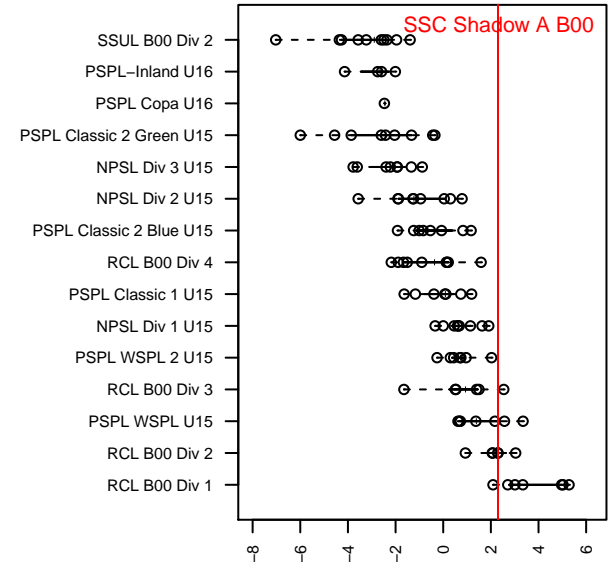

**attack and defense rating
relative to others at age
and all opponents in last 13 months**