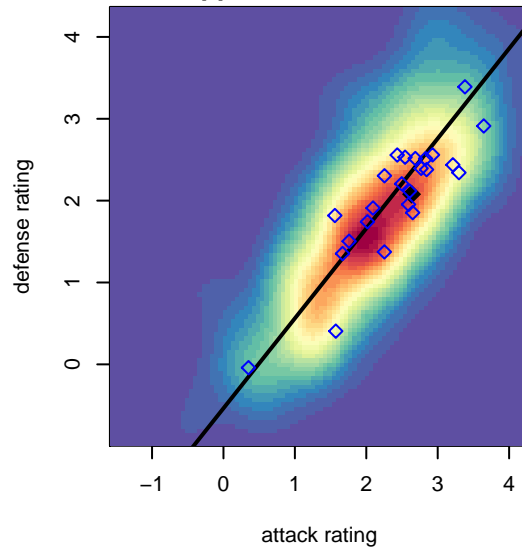

**attack and defense rating
relative to others at age
and all opponents in last 13 months**