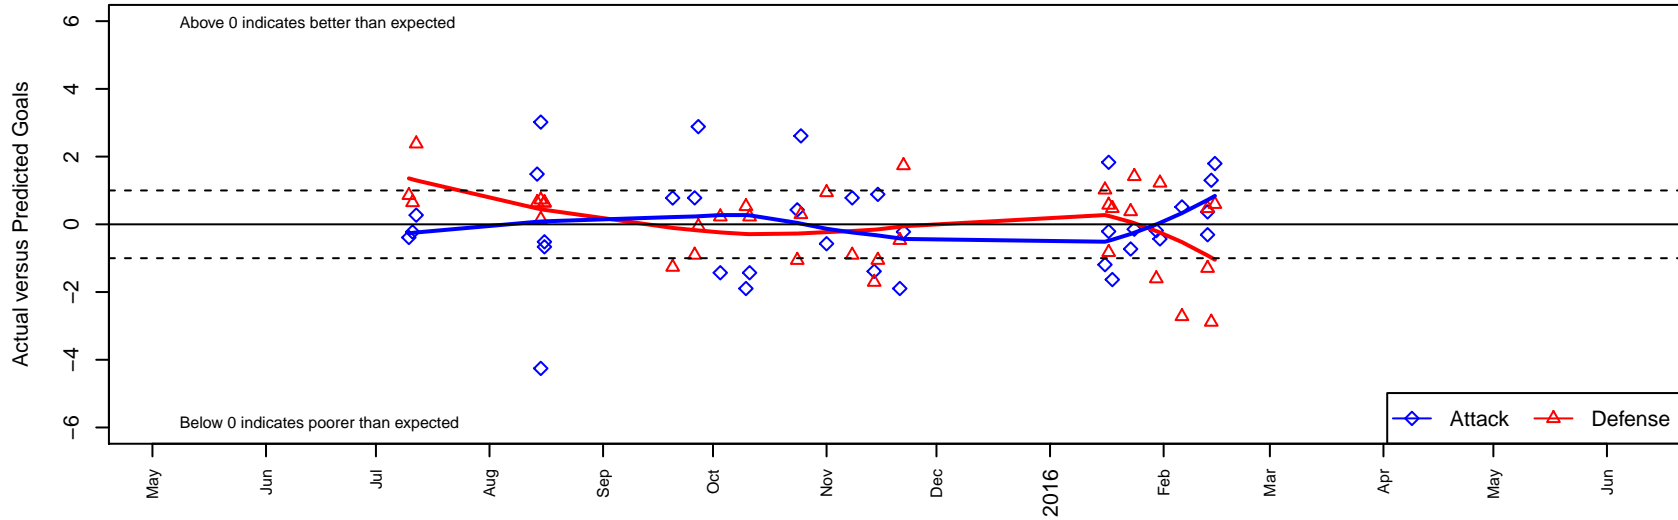

SSC Shadow A B00

Spokane SC Shadow
 Spokane, WA
 B00 total strength=1480
 attack=13.93 defense=7.99
 fall league = RCL B00 Div 2
 notes= Pellicio 2015

alt names used:
 SSC SHADOW PELLICIO (WA)
 SPOKANE SHADOW SSC BU15 A (WA)
 SSC SHADOW SHADOW B00 (WA)
 Spokane Shadow
 SSC Shadow B00-A
 SSC Shadow B00-A

SSC Shadow A B00
 Dots are actual minus expected GF (blue circles) and GA (red triangles).
 Blue line is smoothed change in attack strength. Red is smoothed change in defense strength.

**attack and defense variance (black dot)
relative to other teams
and top 10 in region**