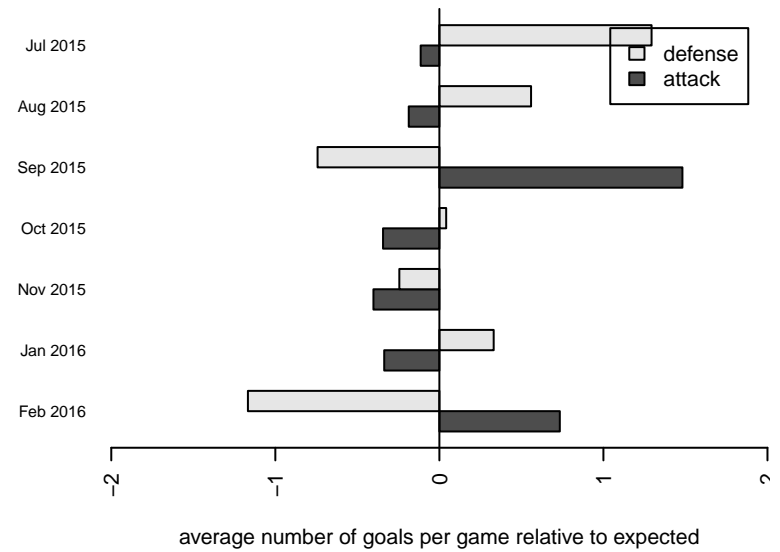

Performance relative to 13 month average