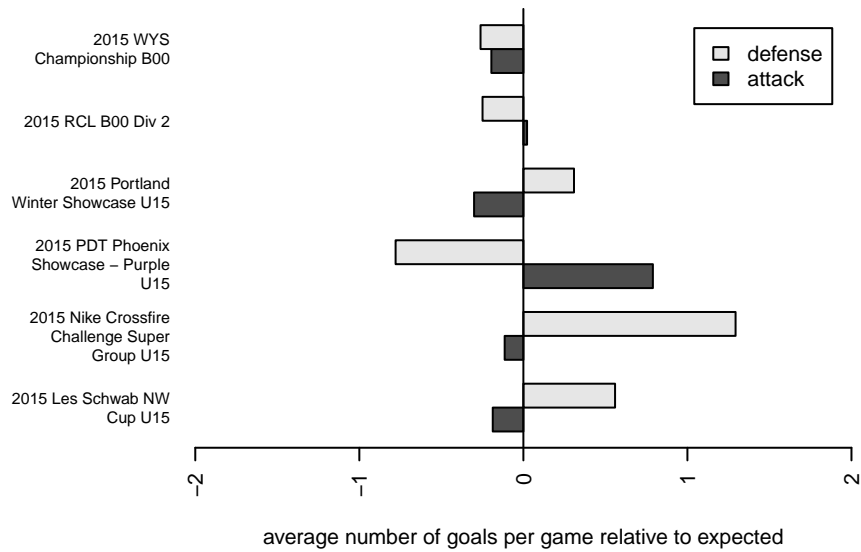

Performance relative to 13 month average