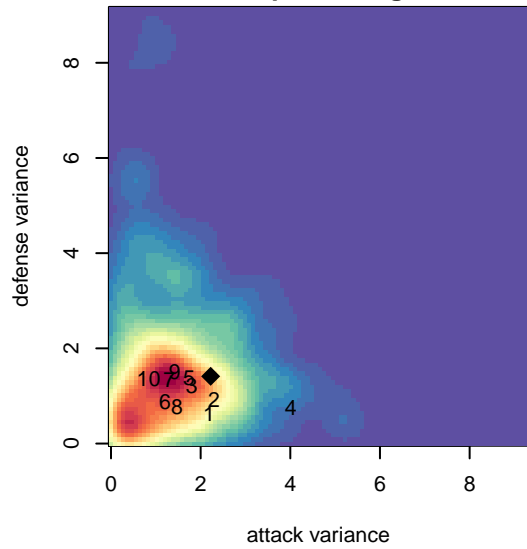

SSC Shadow A B00

Spokane SC Shadow
 Spokane, WA
 B00 total strength=1480
 attack=13.93 defense=7.99
 fall league = RCL B00 Div 2
 notes= Pellicio 2015

alt names used:
 SSC SHADOW PELLICIO (WA)
 SPOKANE SHADOW SSC BU15 A (WA)
 SSC SHADOW SHADOW B00 (WA)
 Spokane Shadow
 SSC Shadow B00-A
 SSC Shadow B00-A

SSC Shadow A B00
 Dots are actual minus expected GF (blue circles) and GA (red triangles).
 Blue line is smoothed change in attack strength. Red is smoothed change in defense strength.

**attack and defense variance (black dot)
relative to other teams
and top 10 in region**